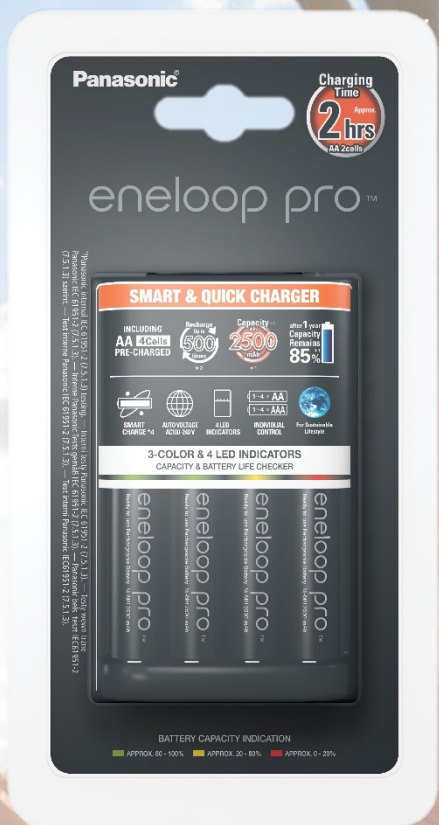

For Sustainable Lifestyle

BQ-CC55

Smart & Quick charger

PRODUCT BENEFITS

- ✓ For heavy users
- ✓ Rapid charge (AA 2 cells: 1,5 hours / 4 cells: 3 hours)
- ✓ Individual management/charge control
- ✓ Can be used all over the world (100 - 240V)