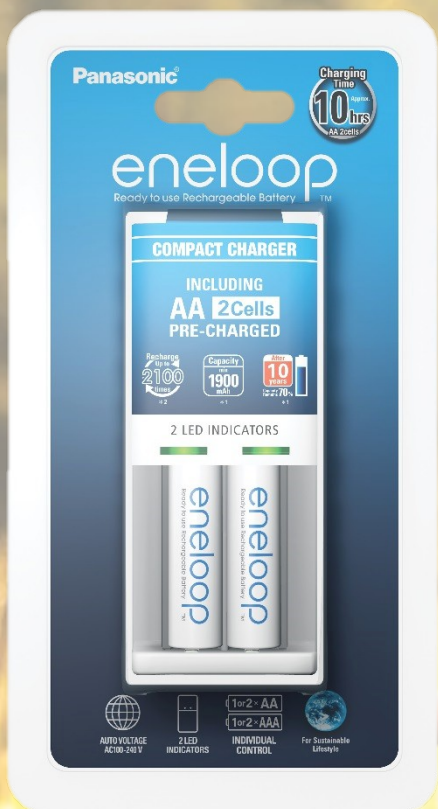

For Sustainable Lifestyle

BQ-CC50 Compact charger

PRODUCT BENEFITS

- ✓ For entry users
- ✓ Can charge AA / AAA 2 or 4 cells
- ✓ Timer control
- ✓ Can be used all over the world (100 - 240V)